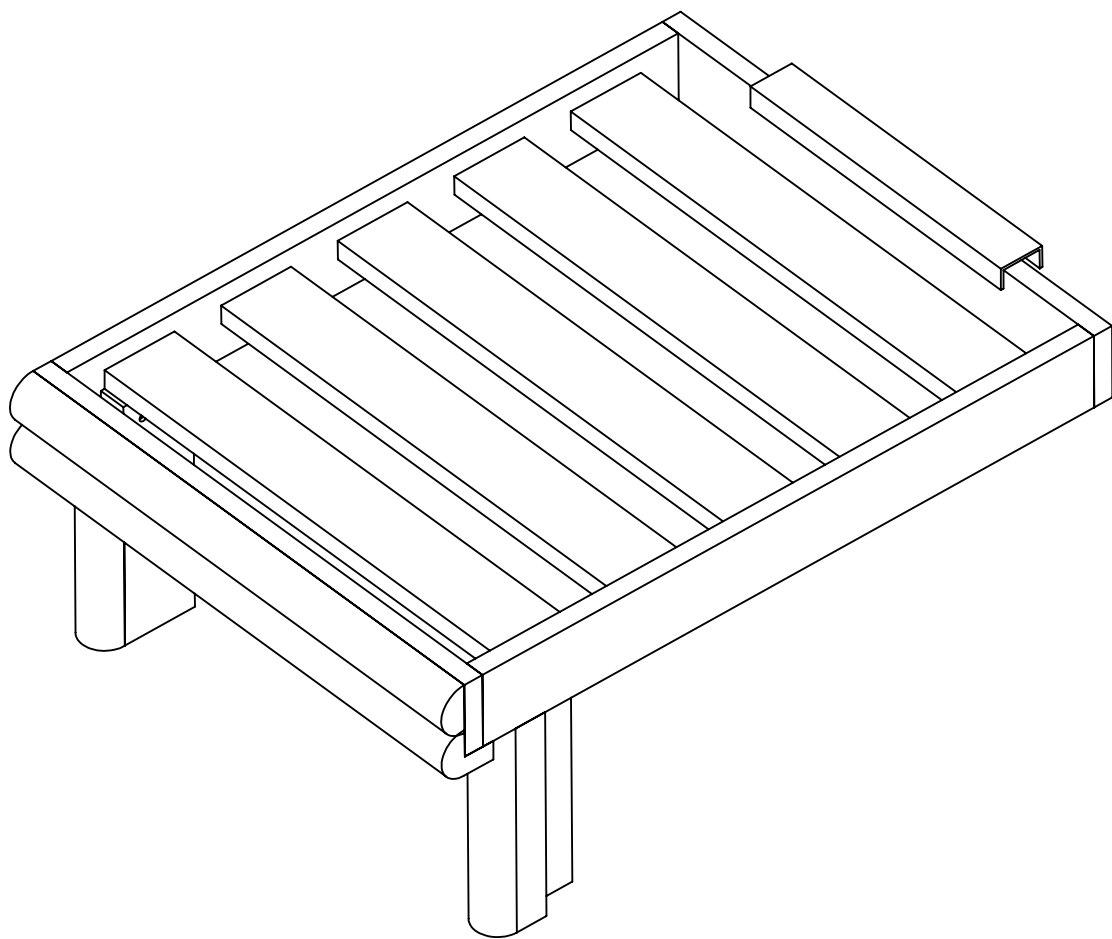

we create sustainable outdoor living

Stratford Chaise Extension

C.R. PLASTIC PRODUCTS

we create sustainable outdoor living

(A) x1

(B) x1

(C) x1

(D) x1

(E) x1

x2

#2

1-1/2" / 38 mm

(F) x6

1-3/4" / 44.45 mm

(G) x4

1-866-439-9521