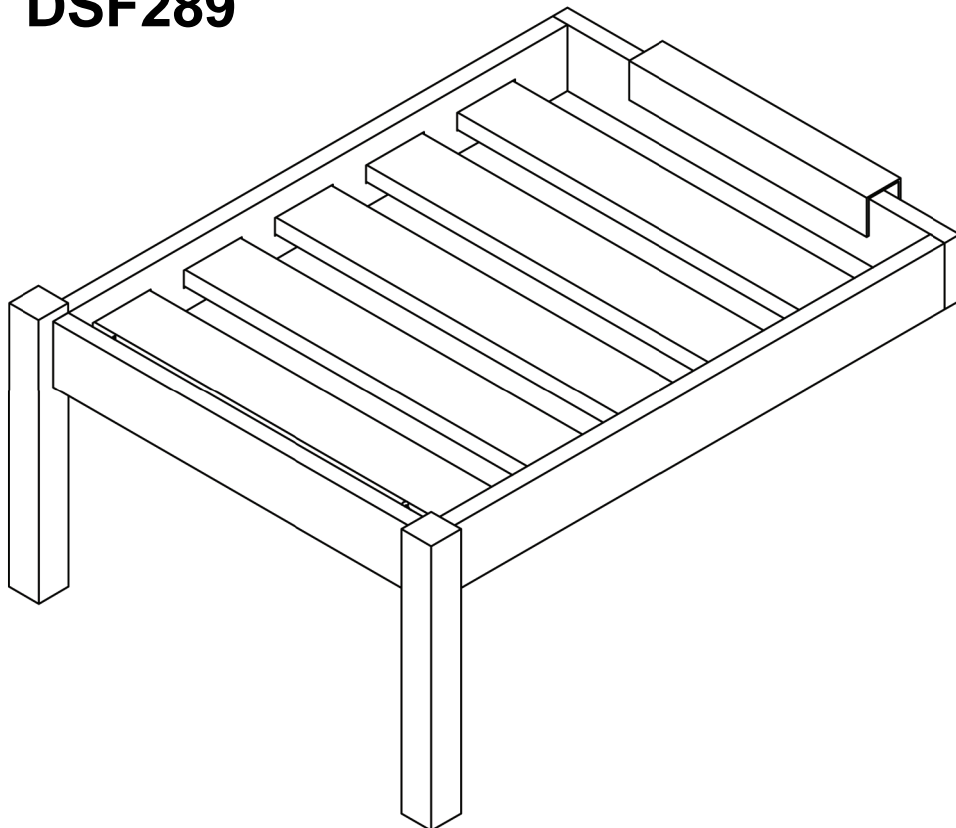

 C.R. PLASTIC
PRODUCTS

we create sustainable outdoor living

DSF289

we create sustainable outdoor living

#2

2" Screw

Ⓒ 4x

1-866-439-9521