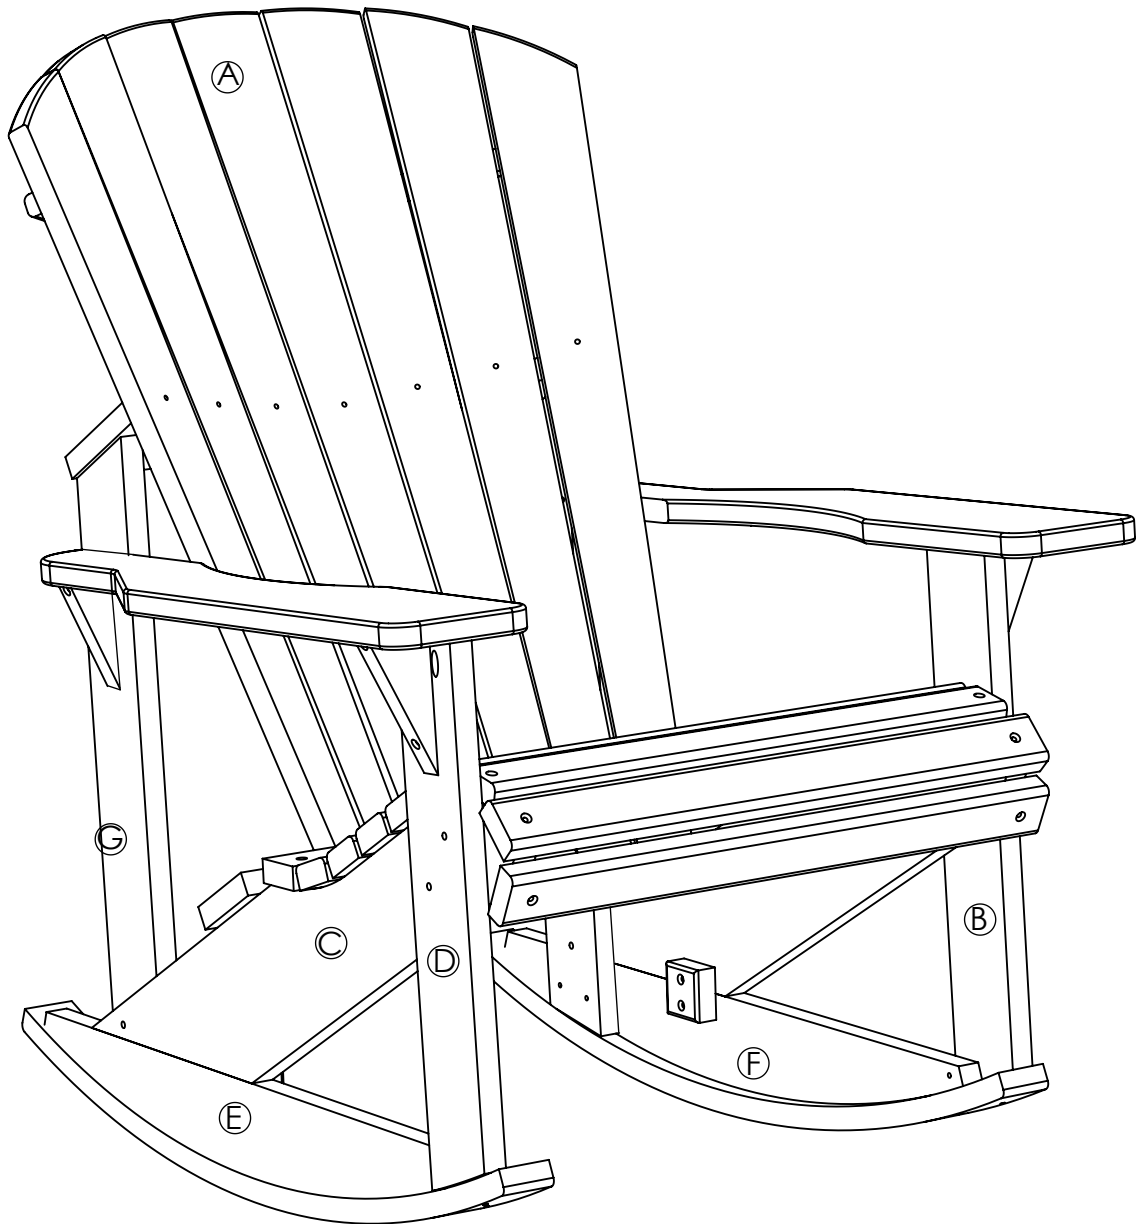

Generation Line

C04

Generation Line

BY C.R. PLASTIC PRODUCTS INC

C04

#2

(I)X6

(J)X6

1 1/2" SCREW

(K)X24

800.490.1283

crpproducts.com

FAX 519.271.8544

1

- ⓑX1
- ⓓX1
- ⒸX1
- ⓗX1
- ⒺX1
- ⒻX1
- ⓀX8

! ASSEMBLE RIGHT AND LEFT