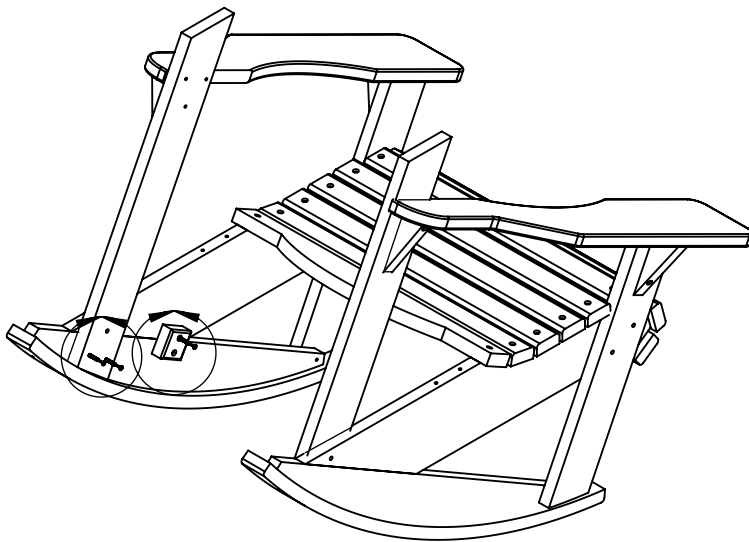

Generation Line

C04

Generation Line

BY C.R. PLASTIC PRODUCTS INC

C04

#2

(I)X6

(J)X6

1 1/2" SCREW

(K)X24

800.490.1283

crpproducts.com

FAX 519.271.8544

1

- ⓑX1
- ⓓX1
- ⒸX1
- ⓗX1
- ⒺX1
- ⒻX1
- ⓀX8

! ASSEMBLE RIGHT AND LEFT

2

- ⒸX1
- ⓁX6
- ⓂX6

3 $\text{\textcircled{K}} \times 6$

4 $\text{\textcircled{A}} \times 1$
 $\text{\textcircled{K}} \times 10$